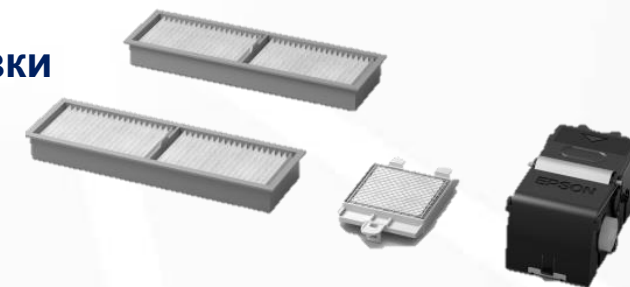

Расходные материалы - SKU

<i>Набор для обслуживания</i>	C13S210044
<i>Жидкость для очистки</i>	C13T699300
<i>Чистящие палочки</i>	C13S090013
<i>Емкость для отработанных чернил</i>	C13T724000

Набор для обслуживания меняется раз в 3-5 месяцев в зависимости от загрузки производства.

Состав:

- Воздушный фильтр – 2 шт.;
- Абсорбер – 1 шт.;
- Промывочный фильтр – 1 шт.;
- Перчатки – 2 пары.